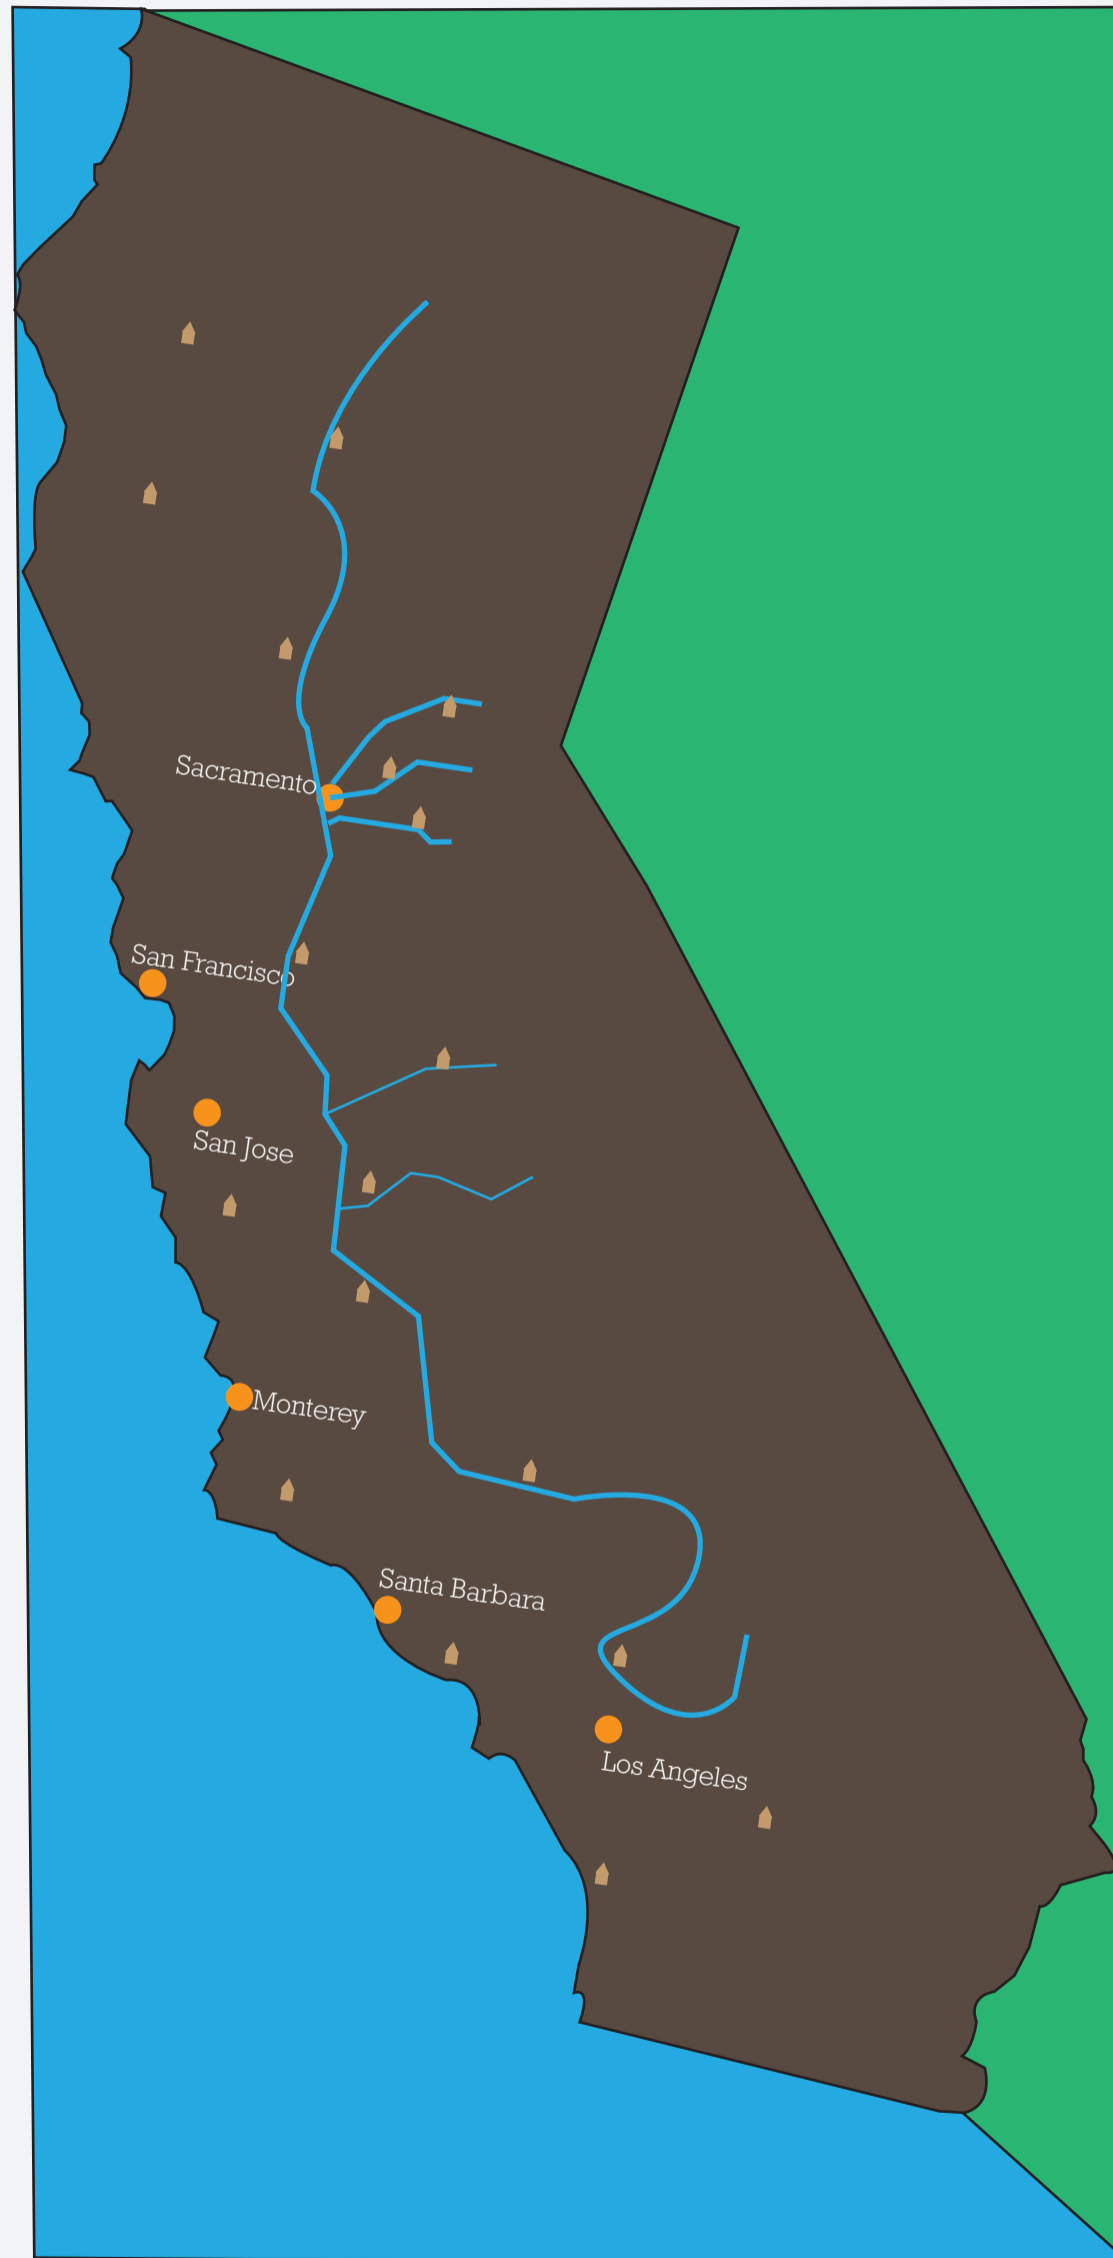

HOME
SOCIAL
STORE
MAP
GAMES

MAP

Search Location, City, Mines

Map Chart

-  RIVERS
-  CITY
-  COMMUNITY

- [HOME](#)
- [SOCIAL](#)
- [STORE](#)
- [MAP](#)
- [GAMES](#)

GAMES

Search for local game or event.

HOME
SOCIAL
STORE
MAP
GAMES

PLACE BET

PLAY POKER